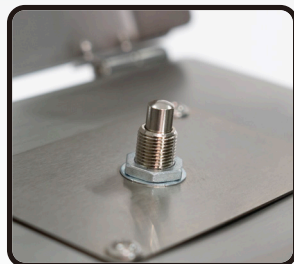

SLICEPRO - X1 -

VEGETABLE CUTTER

FEATURES

Stainless Steel Body Material
-Anti-Rust & Heavy Duty

Safety Switch
-Automatic turn off when the cover is opened.

One Splash-Resist Key Switch
-Easy to use

Adjustable Thickness
-Uniform cutting size

MEASUREMENT

SPECIFICATION

Model	
Stock Code	880714007
Power	0.55kW
Voltage	240V/50Hz
Rotation Speed	350rpm
Output	50kg/h
Capacity	50-450kg/h
Weight	31kg